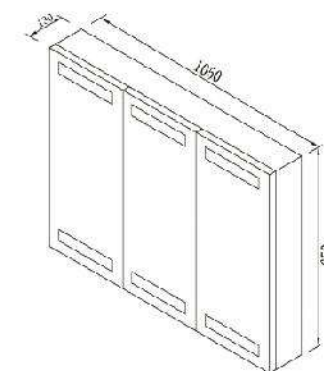

FEATURES

Three doors, Touch control On/Off switch
wall hung type, soft close hinge.