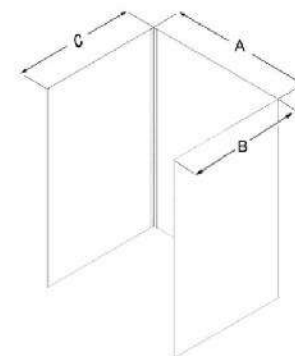

FEATURES

- Kit includes 3-pieces wall surround, 2-piece corner joints
- Scratch-resistant, durable, and hygienic
- Easy to install, can be cut to size and will glue right over existing surface