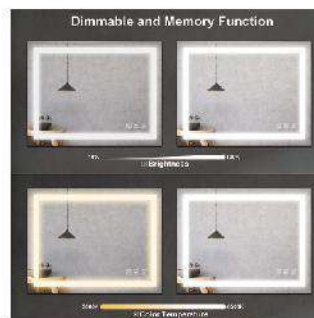

FEATURES

- Button Function : Anti-fog Switch ,Power Switch & Brightness Dimmer,CCT Dimmer.
- Power Switch: Short press to control the light switch; Long press to adjust the brightness of the two-color lamp. LED light 3000K -6500K Color has White, Natural, Warm.
- Brightness Dimmer Switch: When the two-color temperature is turned on by the button, short press to adjust the different color temperature, long press to cyclic color selection.
- Anti-fog Switch: Short press to control the Anti-fog switch.
- CRI95, no flickering, no UV.
- Touch control On/Off switch, wall hung type.

YSJ-A001

SIZE

36*24inch

FEATURES

- Touch Switch
- Anti Fog
- LED Lighting
- 3000-6500k switch
- Brightness Dimmable

YSJ-A006

SIZE

36*28 inch