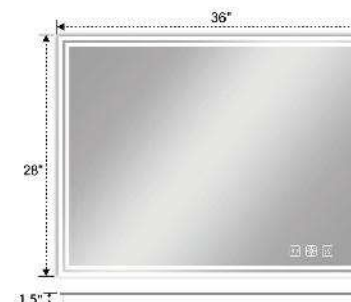

FEATURES

- Color tone adjustable
- Anti Fog
- Memory Feature
- Brightness Dimmable
- 3000-6500k switch
- Brightness Dimmable