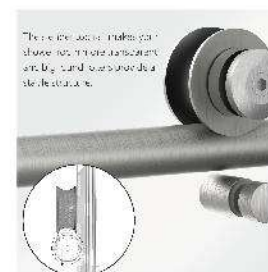

Inspiration

10mm Series

Shower Door

BP05P2

FRAME FINISH

Brush Nickel or Chrome

GLASS

10mm RAW Tempered Glass, easy clean coating

SIZE

60in W x 34 3/8 in D x 72in H

GLASS OPTION

- Transparent glass
- Frosted glass

FEATURES

- Tempered glass, ANSI certified clear tempered glass
- Frameless Sliding Shower Door design
- Solid Stainless steel top rail, 304 stainless steel towel bar handle and hardware.
- Reversible Door Installation, which can installed in left and right side to fit your specific layout.
- Avialble in Bathtub models and match with side panel model

Roller