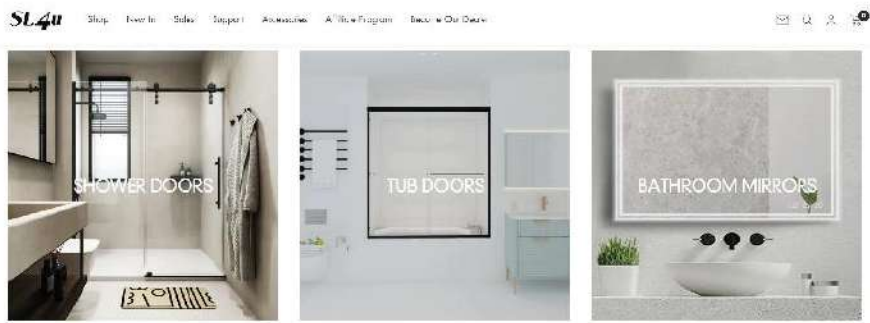

E-Commerce and Overseas Distribution

The founder Mr. Steven and his friends co-founded the brand SL4U, hoping to provide more families with modern sophisticated bathrooms. SL4U online E-Commerce websites for shopping high-quality Shower Doors, Shower Enclosures, Tub Doors and Bathroom Mirrors:

<https://sl4uonline.com/>

<https://www.onlinesally.com/>

Invitation for joining us to be our overseas dealer

Local warehouses in UK, Germany, US, France and Australia supporting for even one piece dropshipping, free sample launch and prompt logistics lines for dispatches.

Fill in and submit the form in below link to join us be our dealer:

<https://sl4uonline.com/pages/become-our-dealer>

JOIN US TO BE A DEALER

DROPSHIPPING

FREE SAMPLE

EXCLUSIVE DISCOUNTS FOR DEALERS

LOGISTICS LINE

REWARD PROGRAM