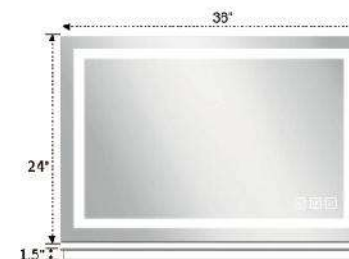

YSJ-A001

SIZE

36*24inch

FEATURES

- Touch Switch
- Anti Fog
- LED Lighting
- 3000-6500k switch
- Brightness Dimmable

YSJ-A006

SIZE

36*28 inch