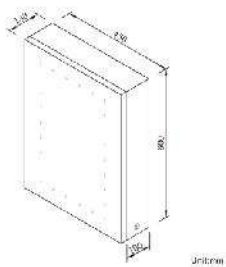

**LED MIRROR
CABINET
SERIES**

MC3550L

SIZE
600x450x130mm

FEATURES
One door, Touch control On/Off switch
wall hung type, soft close hinge.

Unit:mm