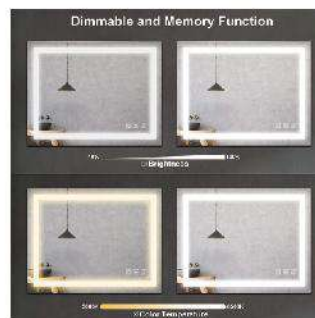

YSJ-A001

SIZE

36*24inch

FEATURES

- Touch Switch
- Anti Fog
- LED Lighting
- 3000-6500k switch
- Brightness Dimmable

YSJ-A006

SIZE

36*28 inch

FEATURES

- Color tone adjustable
- Anti Fog
- Memory Feature
- Brightness Dimmable
- 3000-6500k switch
- Brightness Dimmable

LED BATHROOM MIRROR

YSJ-A024

SIZE

40*32*1-1.5 inch

FEATURES

- Touch Switch
- Anti Fog
- LED Lighting
- 3000-6500k switch
- Brightness Dimmable