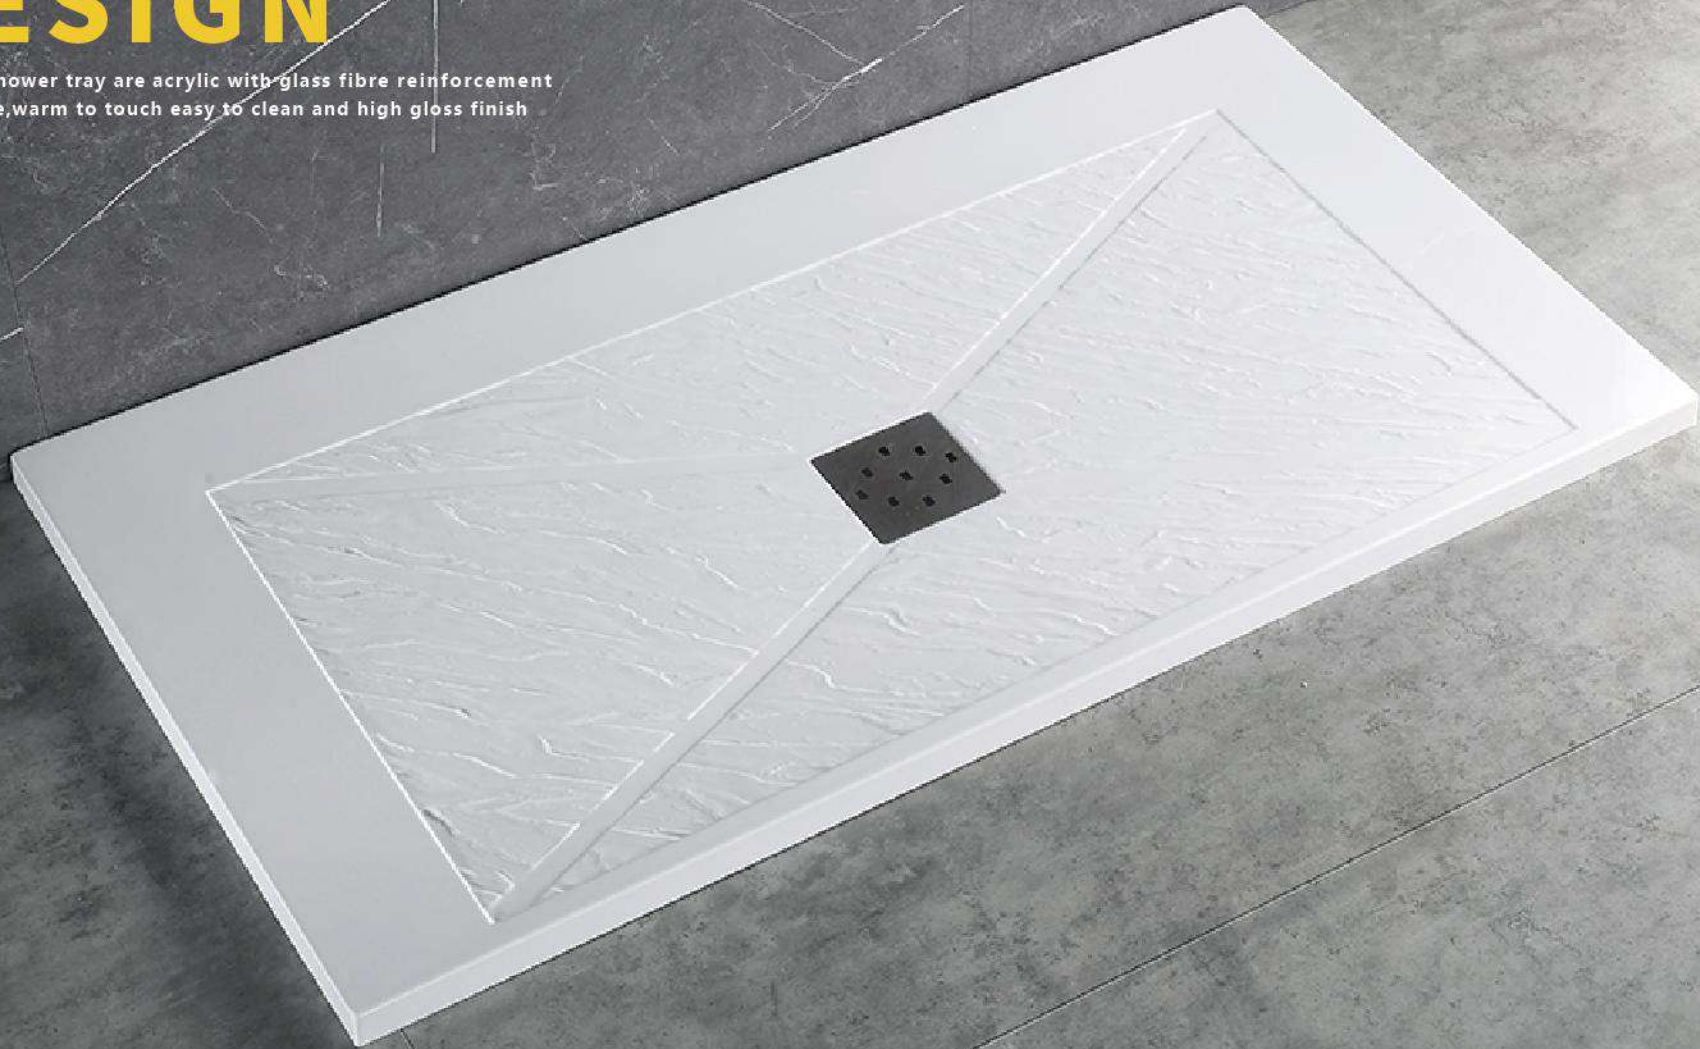

SERIES

SLEEK MINIMALIST DESIGN

all of our shower tray are acrylic with glass fibre reinforcement
on backside, warm to touch easy to clean and high gloss finish

**SHOWER
TRAY**
US SERIES

MODEL	SIZE
M103232	32*32*3.7 in
M103636	36*36*3.7 in
M103636-11	36*36*3.7 in