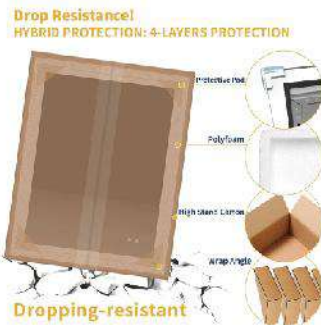

YSJ-A001

SIZE

36*24inch

FEATURES

- Touch Switch
- Anti Fog
- LED Lighting
- 3000-6500k switch
- Brightness Dimmable

YSJ-A006

SIZE

36*28 inch