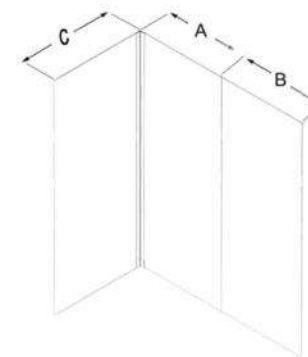

White or white marble

Thickness

3mm / 6mm

SIZE

Height: 72inch

Width: 48x32inch, 48x36inch, 60x32inch

FEATURES

- Kit includes 3-pieces wall surround, 2-piece corner joints
- Scratch-resistant, durable, and hygienic
- Easy to install, can be cut to size and will glue right over existing surface