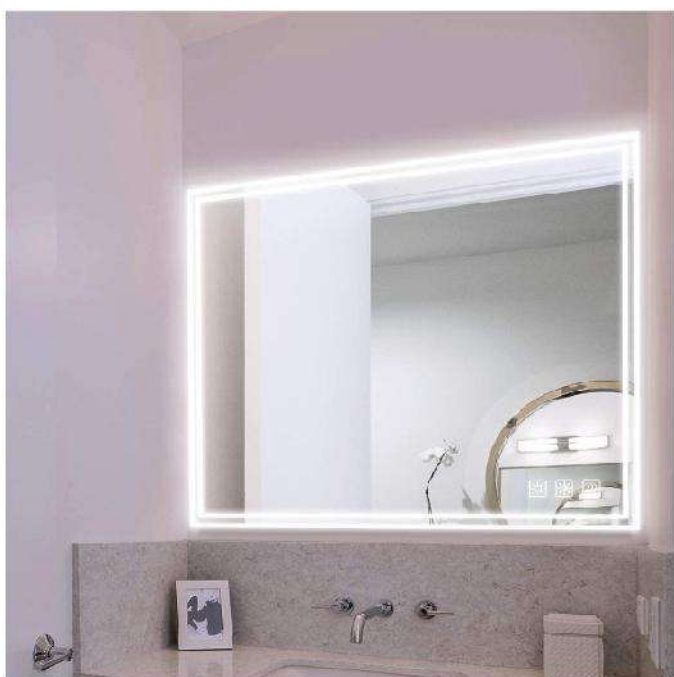

FEATURES

- Button Function : Anti-fog Switch ,Power Switch & Brightness Dimmer,CCT Dimmer.
- Power Switch: Short press to control the light switch; Long press to adjust the brightness of the two-color lamp. LED light 3000K -6500K Color has White, Natural, Warm.
- Brightness Dimmer Switch: When the two-color temperature is turned on by the button, short press to adjust the different color temperature, long press to cyclic color selection.
- Anti-fog Switch: Short press to control the Anti-fog switch.
- CRI95, no flickering, no UV.
- Touch control On/Off switch, wall hung type.

YSJ-A001

SIZE

36*24inch

FEATURES

- Touch Switch
- Anti Fog
- LED Lighting
- 3000-6500k switch
- Brightness Dimmable

YSJ-A006

SIZE

36*28 inch