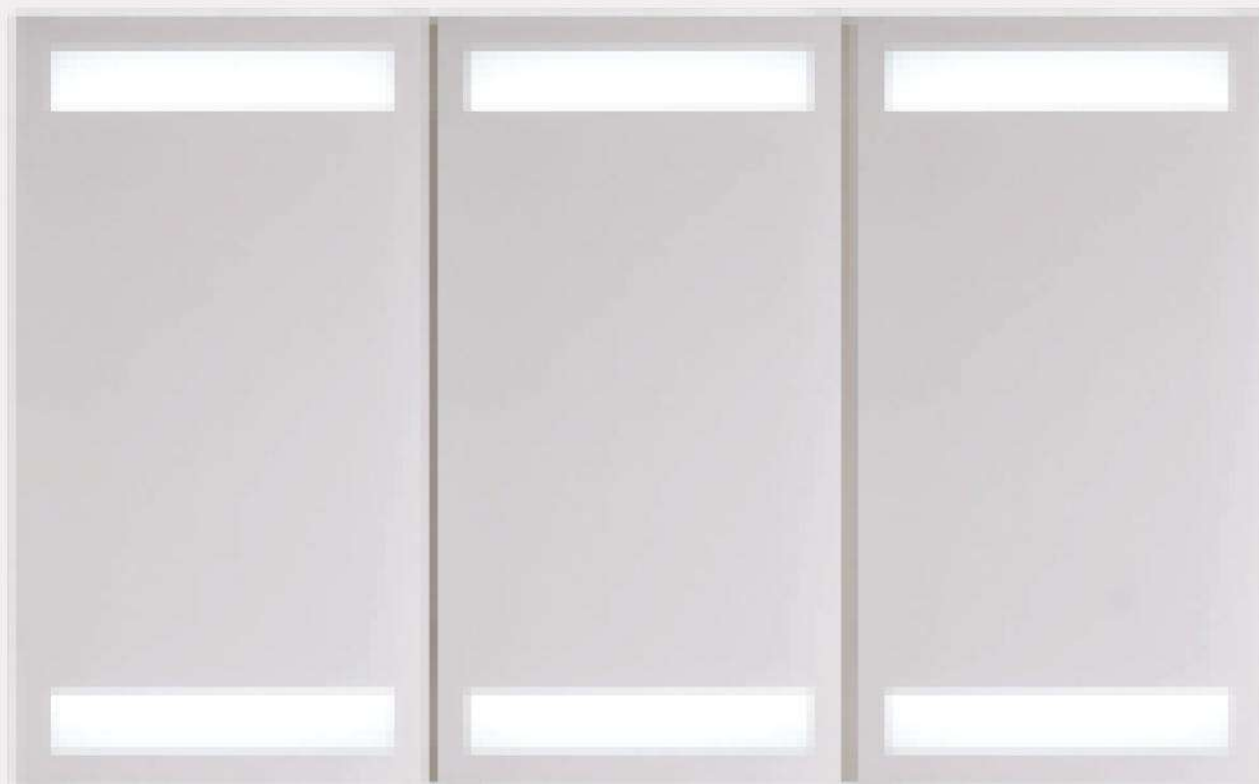

SIZE
600x450x130mm

FEATURES
One door, Touch control On/Off switch
wall hung type, soft close hinge.

■ button switch

Unit:mm

LED MIRROR
CABINET
SERIES

MC1065L

SIZE

1050x650x130mm