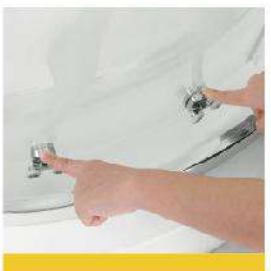

FEATURES

- Tempered glass, BS EN 12150 certified & CE certified
- Quick release roller wheels, easy to clean and remove
- Full length magnatic water seals, universal fitting design can be fitted to left or right side
- 20mm adjust range for each side