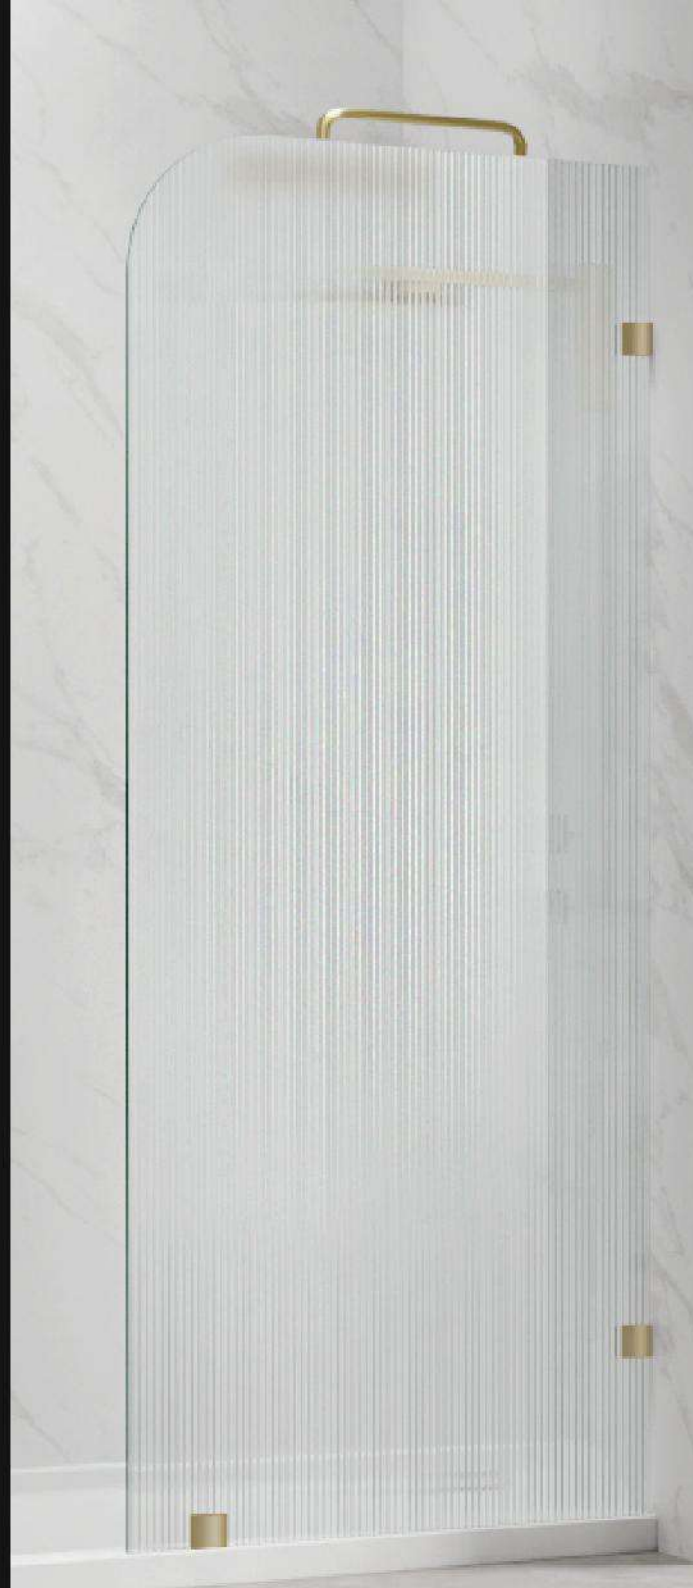

Innovation Design

Advanced tempering technology.

Pursue reasonableness, exquisiteness, minimalism, ergonomics in the design style, optimize the use of the product from the details, and enhance the practicality and comfort.

The bathroom is not only a practical-space, but also a place to relax after a day of work.

Products Features

- Advanced tempering technology.
- Easy-clean coating on glass.
- Dust-proof track design.
- Silent pulley drive system.
- Buffer anti-collision technology.