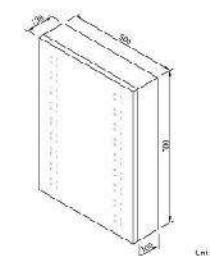

MC5071L

SIZE

700x500x130mm

FEATURES

One door, Touch control On / Off switch
wall hung type, soft close hinge.

infrared sensor switch

**LED MIRROR
CABINET
SERIES**

MC3550L