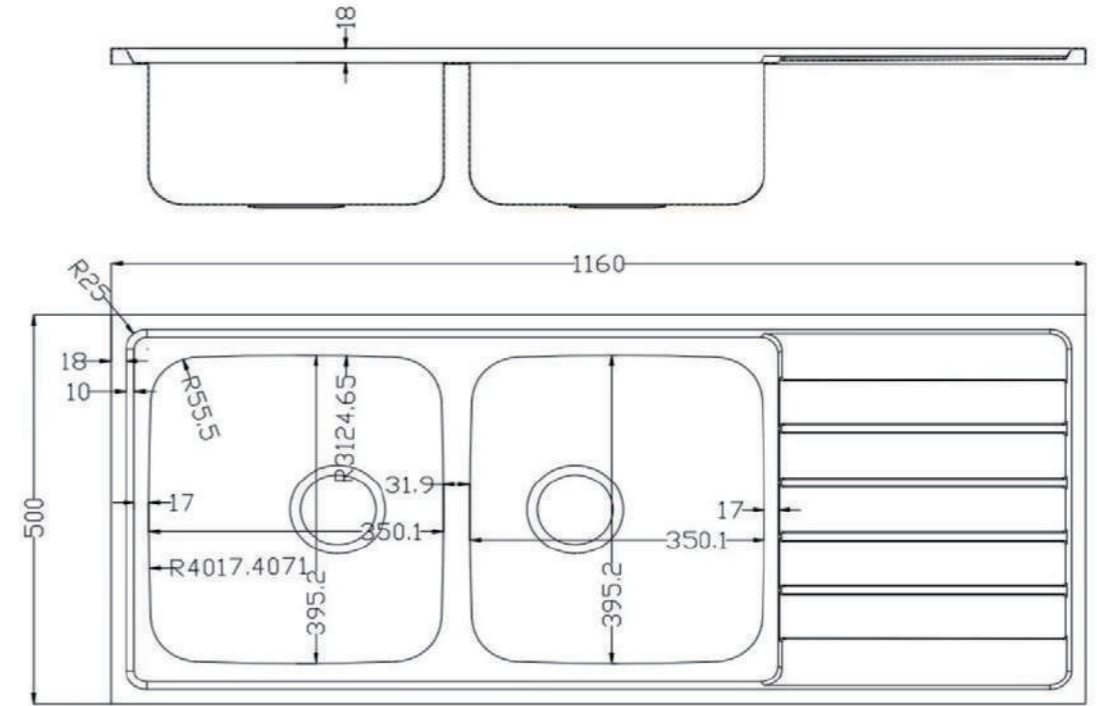

EUROPEAN AND AMERICAN PACKING