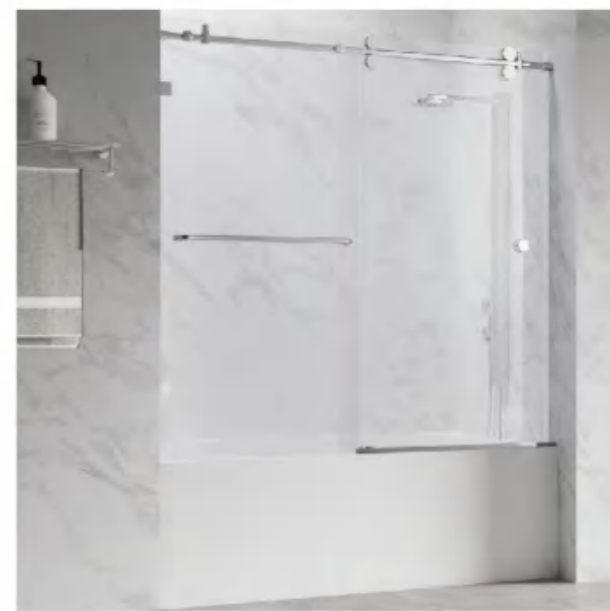

48in W x 72in H,60in W x 76in H,
or custom size

GLASS OPTION

- Clear glass
- Frosted glass
- Easy Clean coating is optional

BP05L3

Bathtub

FEATURES

- Tempered glass,ANSI certified clear tempered glass
- Frameless Sliding Shower Door design
- Solid Stainless steel top rail,304 stainless steel towel bar handle and hardware.
- Reversible Door Installation, which can installed in left and right side to fit your specific layout.
- Avialble in Bathtub models and match with side panel model

FEATURES

- Tempered glass,ANSI certified tempered glass
- Frameless Double Big Roller Sliding Shower Door design
- Solid Stainless steel top rail,304 stainless steel handle and hardware.
- Reversible Door Installation,which can installed in left and right side to fit your specific layout.
- Avialble in Bathtub models.