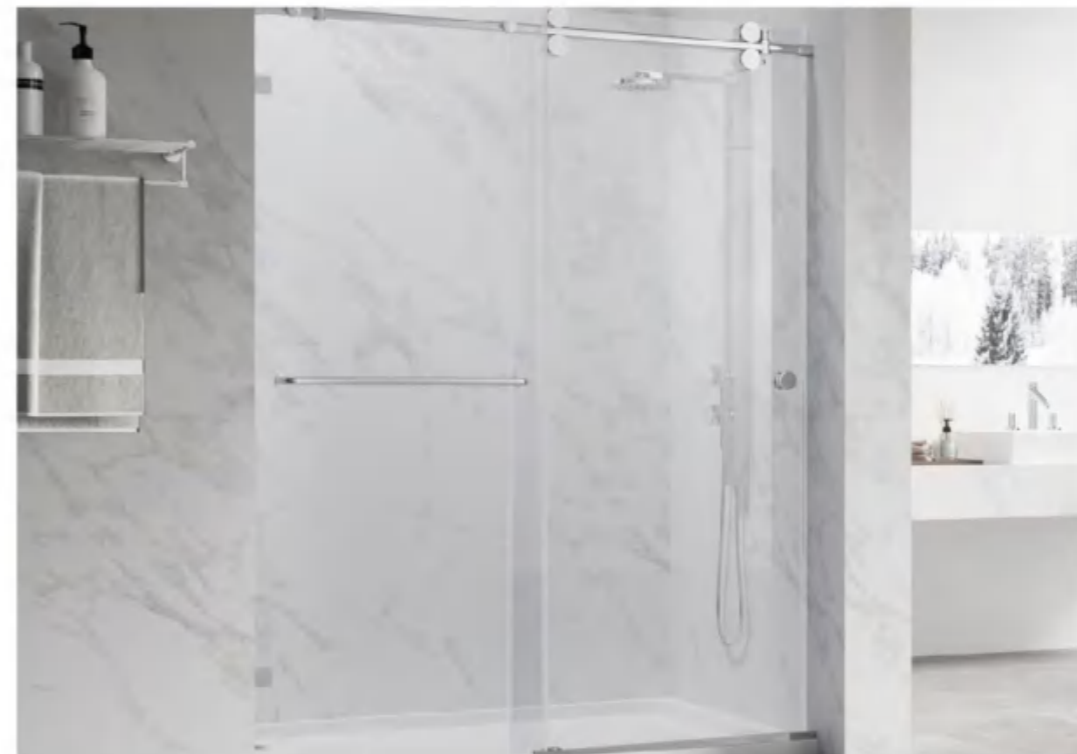

BP05P2

FRAME FINISH

Chrome/Matte Black/Brushed/Nickel

GLASS

3/8 inch (10 mm) tempered safety glass,ANSI certified

SIZE

48in W x 72in H,60in W x 76in H,
or custom size

GLASS OPTION

- Transparent glass
- Frosted glass

BP50P2

FRAME FINISH

Chrome/Matte Black/Brushed/Nickel

GLASS

3/8 inch (10 mm) tempered safety glass,ANSI certified

SIZE

48in W x 72in H,60in W x 76in H,
or custom size

GLASS OPTION

- Clear glass
- Frosted glass
- Easy Clean coating is optional