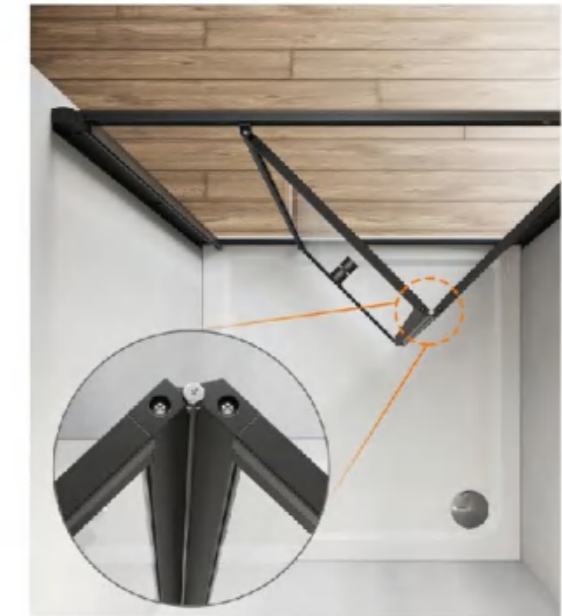

W700xH1900mm, W800xH1900mm, W900xH1900mm,
or customize size

GLASS OPTION

- Clear glass
- Brown glass
- Grey glass

FEATURES

- Bi-fold design for small space, make sure enough entry space.
- The wall frame with 20mm adjust range for each side.