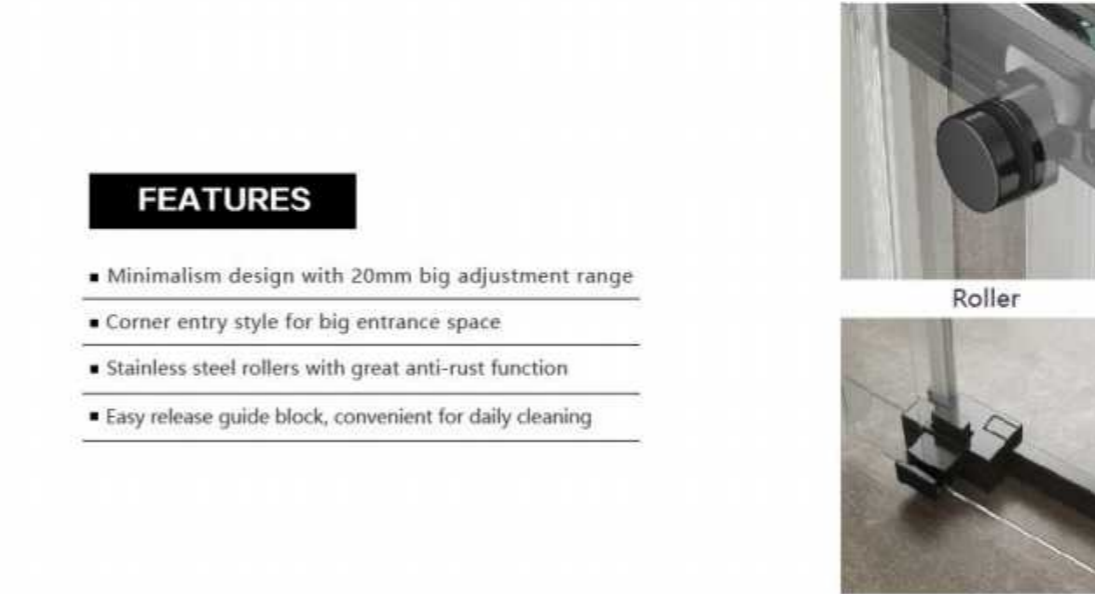

Handle

FEATURES

- #6463 Aluminum slim profiles with elegant design matched with sleek hinges
- New finish of the trend Brushed Gold looks premium and luxury
- Durable 304SS double long handles with flat square shape
- Reversible design can be fit left or right side

- Clear glass
- Frosted glass
- Easy clean coating is optional

FEATURES

- Minimalism design with 20mm big adjustment range
- Corner entry style for big entrance space
- Stainless steel rollers with great anti-rust function
- Easy release guide block, convenient for daily cleaning